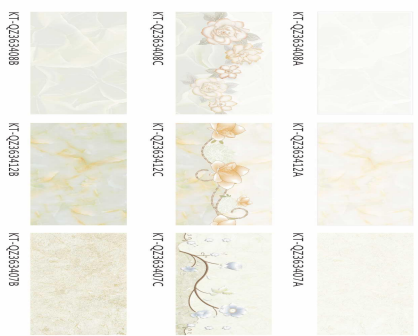

WALL TILES KENT CERAMICS
Size:30x30mm

WALL TILES KENT CERAMICS
Size:30x30mm

WALL TILES KENT CERAMICS
Size:30x30mm

WALL TILES KENT CERAMICS
Size:30x30mm

WALL TILES KENT CERAMICS
Size:30x30mm

PORCELAIN

KENT CERAMICS
Size:270x270mm