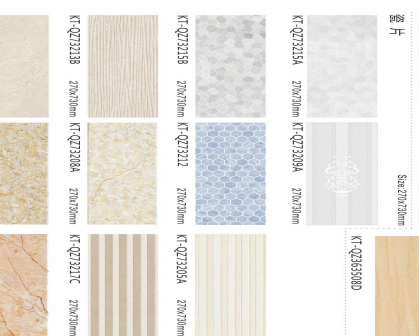

WALL TILES KENT CERAMICS
Size:30x30mm

WALL TILES KENT CERAMICS
Size:30x30mm

WALL TILES KENT CERAMICS
Size:30x30mm

WALL TILES KENT CERAMICS
Size:30x30mm

WALL TILES KENT CERAMICS
Size:30x30mm

PORCELAIN

KENT CERAMICS
Size:270x270mm