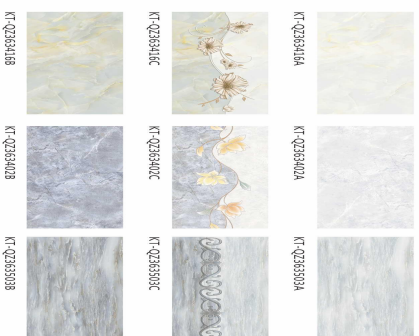

WALL TILES KENT CERAMICS
Size:30x30mm

WALL TILES KENT CERAMICS
Size:30x30mm

WALL TILES KENT CERAMICS
Size:30x30mm

WALL TILES KENT CERAMICS
Size:30x30mm

WALL TILES KENT CERAMICS
Size:30x30mm

PORCELAIN

KENT CERAMICS
Size:270x270mm