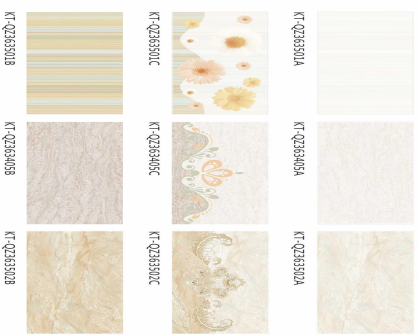

WALL TILES KENT CERAMICS
Size:30x30mm

WALL TILES KENT CERAMICS
Size:30x30mm

WALL TILES KENT CERAMICS
Size:30x30mm

WALL TILES KENT CERAMICS
Size:30x30mm

WALL TILES KENT CERAMICS
Size:30x30mm

PORCELAIN

KENT CERAMICS
Size:270x270mm